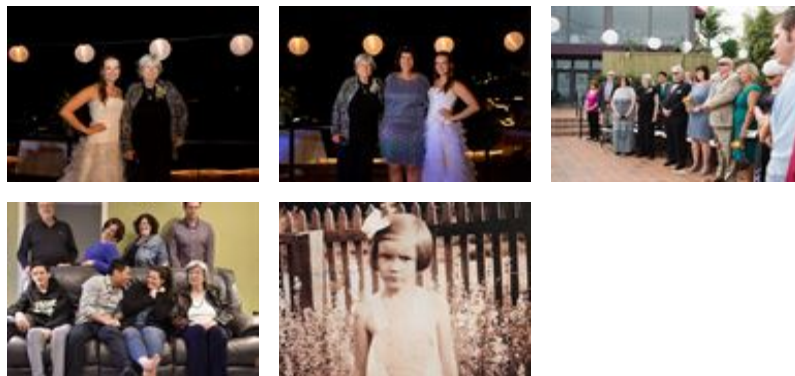

Volk Leber Funeral Home - February 24, 2023 at 03:41 PM